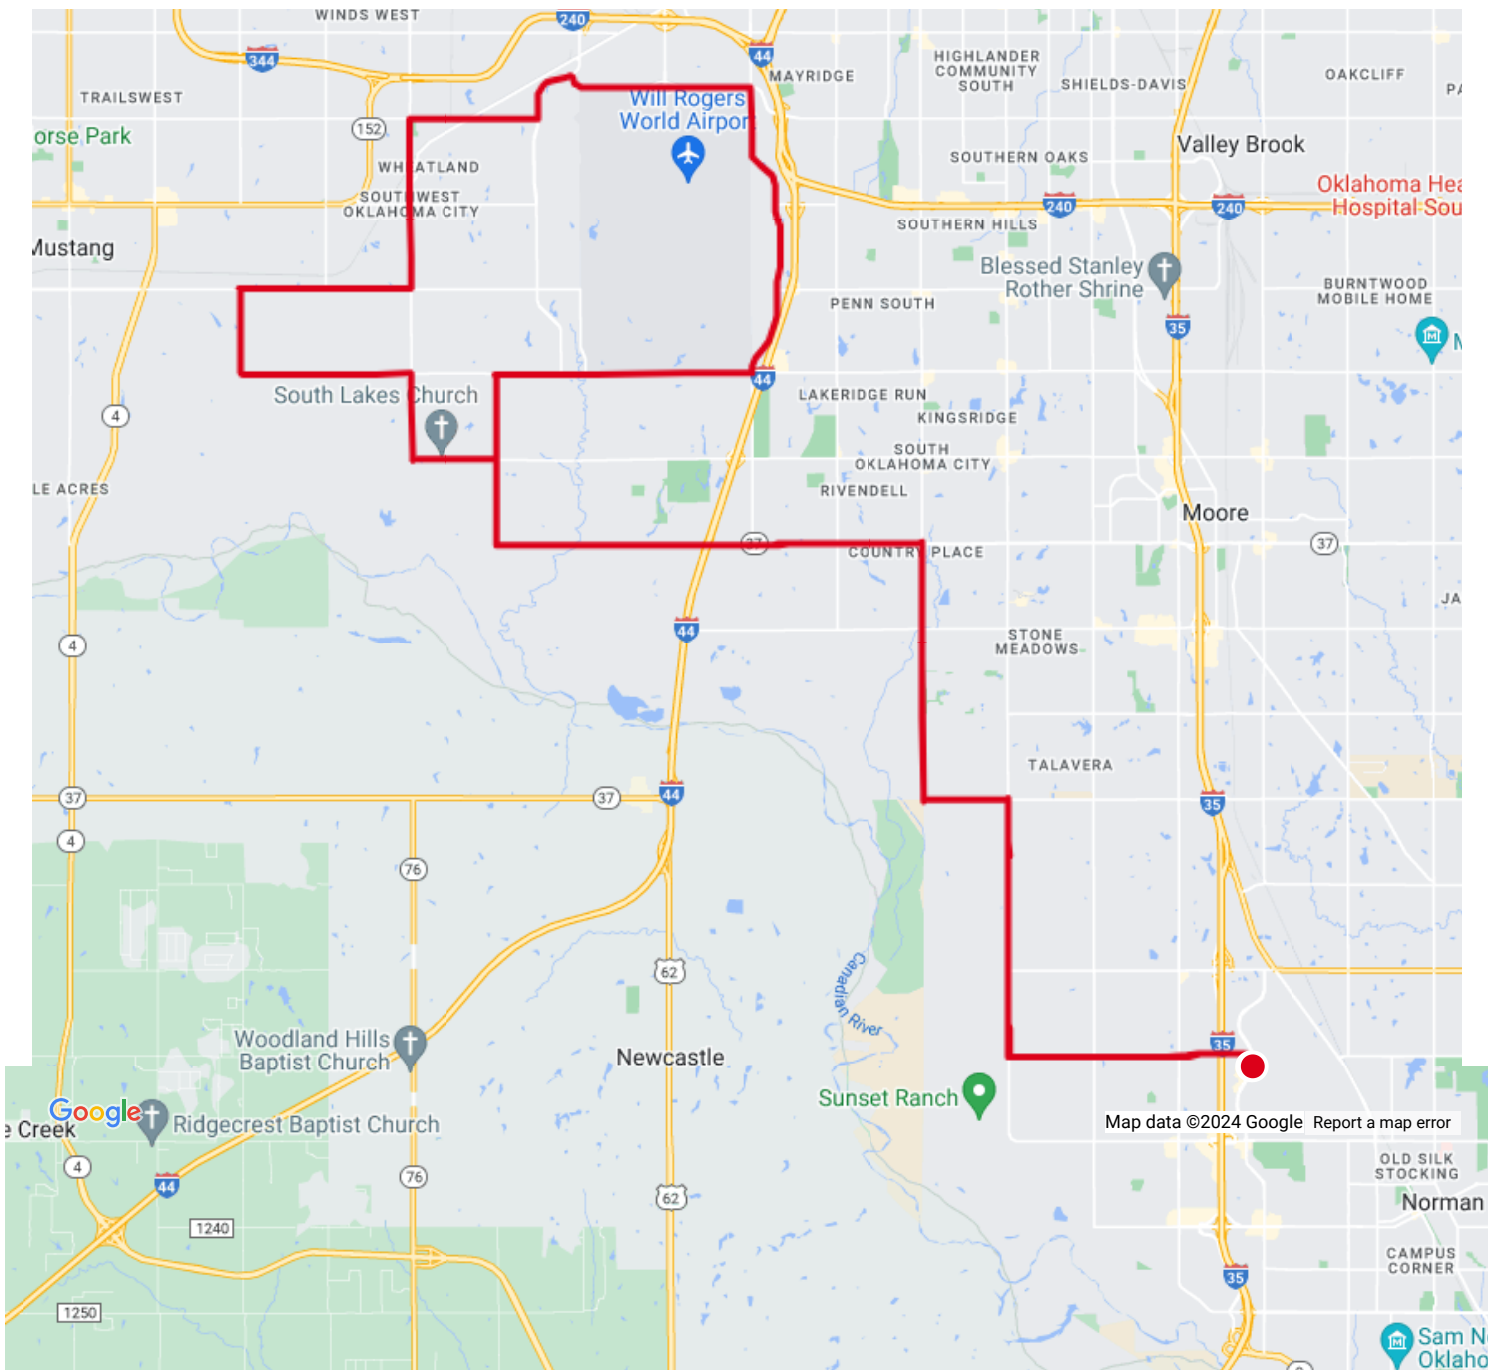

# RRR WILL ROGERS AIRPORT

**53.23 mi**

Distance

**981 ft**

Elevation Gain

**Bike Ride**

Activity Type

# Elevation

Start **1,181 ft**      Max **1,407 ft**      Gain **981 ft**

DISTANCE (MI)	DIRECTION
0.00	Head north on 24th Ave NW toward W Rock Creek RdDestination will be on the left
0.13	Head west on W Rock Creek Rd
0.66	Slight right to stay on W Rock Creek Rd
0.91	Slight right to stay on W Rock Creek Rd
2.99	Head east on W Rock Creek Rd toward 60th Ave NW
3.00	Turn left onto 60th Ave NW
3.88	Slight left to stay on 60th Ave NW
5.88	Slight right to stay on 60th Ave NWDestination will be on the right
5.99	Head west on W Indian Hills Rd toward 60th Ave NW
6.99	Turn left onto 72nd Ave NWRestricted usage roadDestination will be on the left
7.00	Head north on 72nd Ave NW toward W Indian Hills RdRestricted usage road
7.01	Continue onto S Pennsylvania Ave
10.00	Head west on SW 134th St toward S Pennsylvania AveDestination will be on the left
14.99	Head east on SW 134th St toward S Rockwell Ave
14.99	Turn left onto S Rockwell Ave
16.00	Turn left onto SW 119th StDestination will be on the right
16.00	Head west on SW 119th St toward Calvia Ct
17.00	Turn left onto S Council RdDestination will be on the left
17.01	Head north on S Council Rd toward SW 119th StDestination will be on the right
18.02	Head north on S Council Rd toward SW 104th St
18.03	Turn left onto SW 104th StDestination will be on the left
20.01	Head west on SW 104th St toward S Morgan Rd
20.02	Turn right onto S Morgan Rd
21.02	Turn left onto E SW 89th StDestination will be on the right