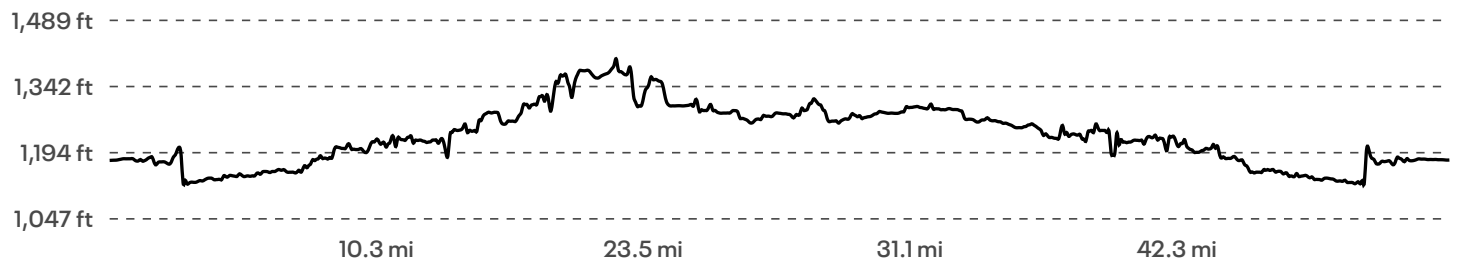

# RRR WILL ROGERS AIRPORT

**53.23 mi**

Distance

**981 ft**

Elevation Gain

**Bike Ride**

Activity Type

# Elevation

Start **1,181 ft**      Max **1,407 ft**      Gain **981 ft**

DISTANCE (MI)	DIRECTION
0.00	Head north on 24th Ave NW toward W Rock Creek RdDestination will be on the left
0.13	Head west on W Rock Creek Rd
0.66	Slight right to stay on W Rock Creek Rd
0.91	Slight right to stay on W Rock Creek Rd
2.99	Head east on W Rock Creek Rd toward 60th Ave NW
3.00	Turn left onto 60th Ave NW
3.88	Slight left to stay on 60th Ave NW
5.88	Slight right to stay on 60th Ave NWDestination will be on the right
5.99	Head west on W Indian Hills Rd toward 60th Ave NW
6.99	Turn left onto 72nd Ave NWRestricted usage roadDestination will be on the left
7.00	Head north on 72nd Ave NW toward W Indian Hills RdRestricted usage road
7.01	Continue onto S Pennsylvania Ave
10.00	Head west on SW 134th St toward S Pennsylvania AveDestination will be on the left
14.99	Head east on SW 134th St toward S Rockwell Ave
14.99	Turn left onto S Rockwell Ave
16.00	Turn left onto SW 119th StDestination will be on the right
16.00	Head west on SW 119th St toward Calvia Ct
17.00	Turn left onto S Council RdDestination will be on the left
17.01	Head north on S Council Rd toward SW 119th StDestination will be on the right
18.02	Head north on S Council Rd toward SW 104th St
18.03	Turn left onto SW 104th StDestination will be on the left
20.01	Head west on SW 104th St toward S Morgan Rd
20.02	Turn right onto S Morgan Rd
21.02	Turn left onto E SW 89th StDestination will be on the right